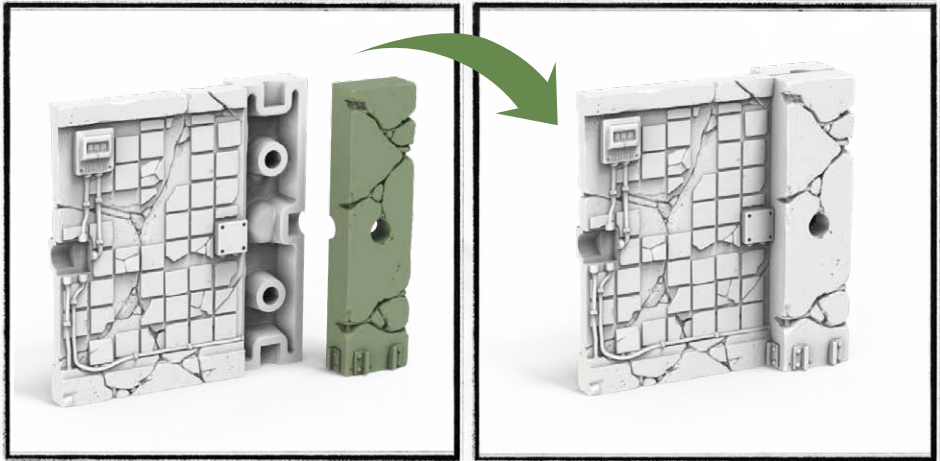

RAMPART™ MODULAR TERRAIN

City Ruins
Models Assembling Manual

156
PARTS

THIS PRODUCT IS NOT A TOY.
NOT INTENDED FOR USE OF PERSONS 14 YEARS OF AGE OR YOUNGER.

Use modeling clippers
Use glue
Read before assembly

©2023 Archon

THIS PRODUCT IS NOT A TOY.
NOT INTENDED FOR USE OF PERSONS 14 YEARS OF AGE OR YOUNGER.

A pair of clippers or a sharp modeling knife is recommended for removing parts from the sprue.
For best results use plastic glue when assembling these models.