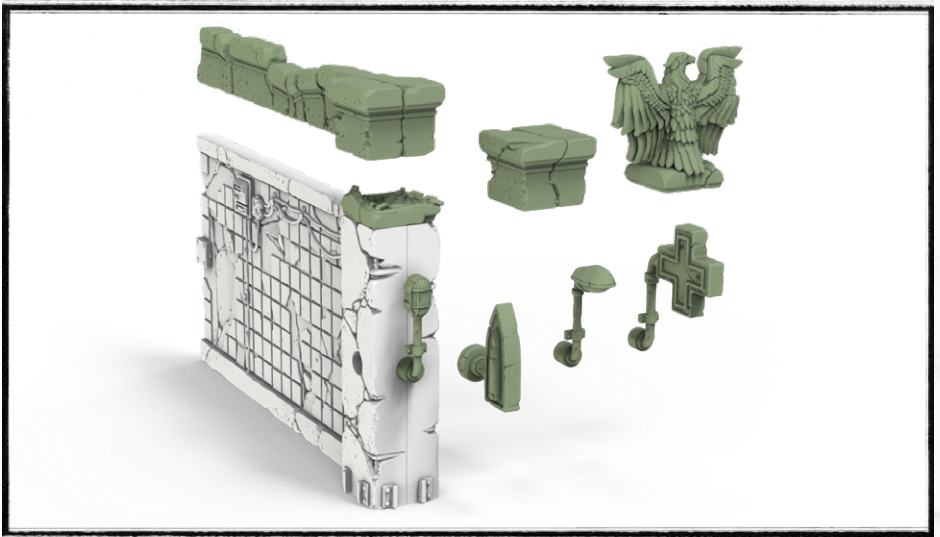

RAMPART™ MODULAR TERRAIN

City Ruins
Models Assembling Manual

156
PARTS

THIS PRODUCT IS NOT A TOY.
NOT INTENDED FOR USE OF PERSONS 14 YEARS OF AGE OR YOUNGER.

Use modeling clippers
Use glue
Read before assembly

©2023 Archon

THIS PRODUCT IS NOT A TOY.
NOT INTENDED FOR USE OF PERSONS 14 YEARS OF AGE OR YOUNGER.

A pair of clippers or a sharp modeling knife is recommended for removing parts from the sprue.
For best results use plastic glue when assembling these models.