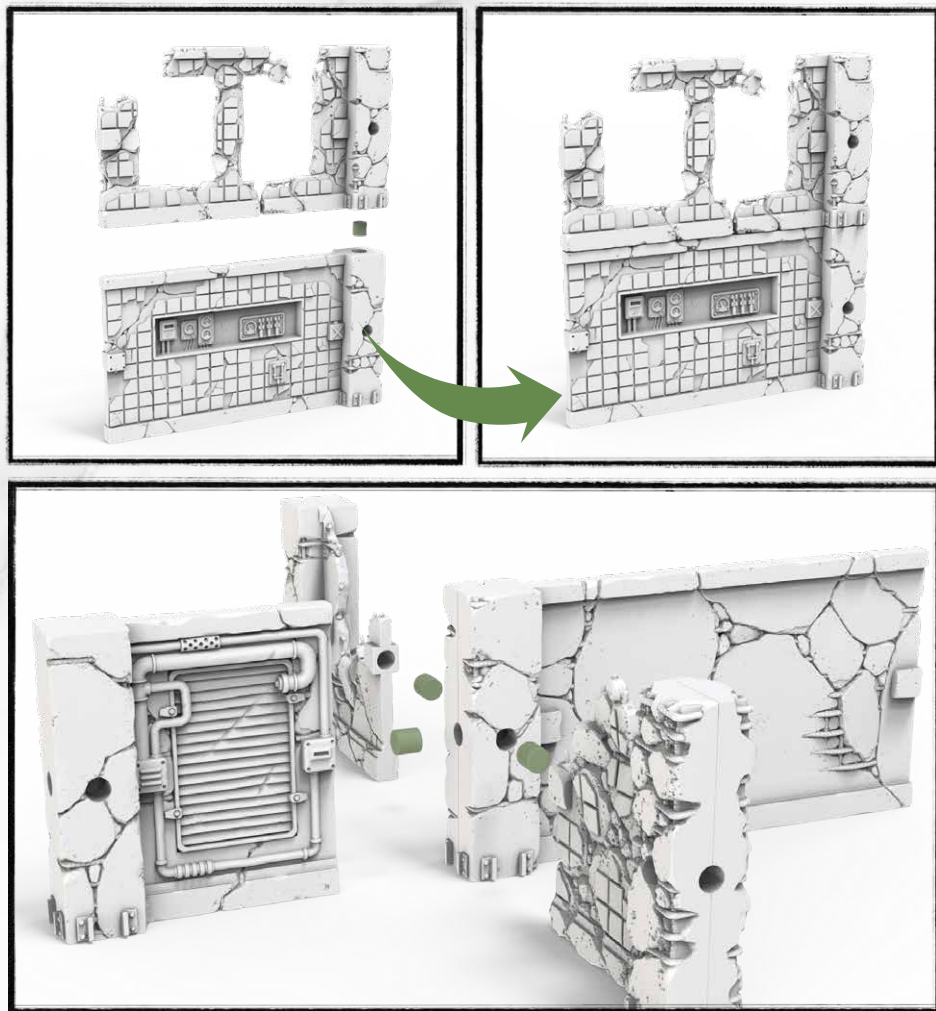

RAMPART™ MODULAR TERRAIN

City Ruins
Models Assembling Manual

156
PARTS

THIS PRODUCT IS NOT A TOY.
NOT INTENDED FOR USE OF PERSONS 14 YEARS OF AGE OR YOUNGER.

Use modeling clippers
Use glue
Read before assembly

©2023 Archon

THIS PRODUCT IS NOT A TOY.
NOT INTENDED FOR USE OF PERSONS 14 YEARS OF AGE OR YOUNGER.

A pair of clippers or a sharp modeling knife is recommended for removing parts from the sprue.
For best results use plastic glue when assembling these models.