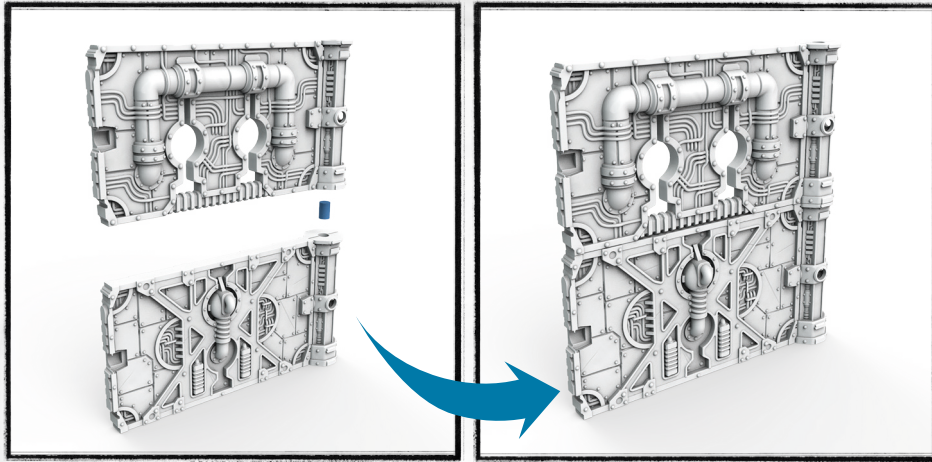

THIS PRODUCT IS NOT A TOY.
NOT INTENDED FOR USE OF PERSONS 14 YEARS OF AGE OR YOUNGER.

Use modeling clippers
Use glue
Read before assembly

©2022 Archon

THIS PRODUCT IS NOT A TOY.
NOT INTENDED FOR USE OF PERSONS 14 YEARS OF AGE OR YOUNGER.

A pair of clippers or a sharp modeling knife is recommended for removing parts from the sprue.
For best results use plastic glue when assembling these models.

Warning!
Not suitable for children under 36 months. Choking hazard due to small parts.