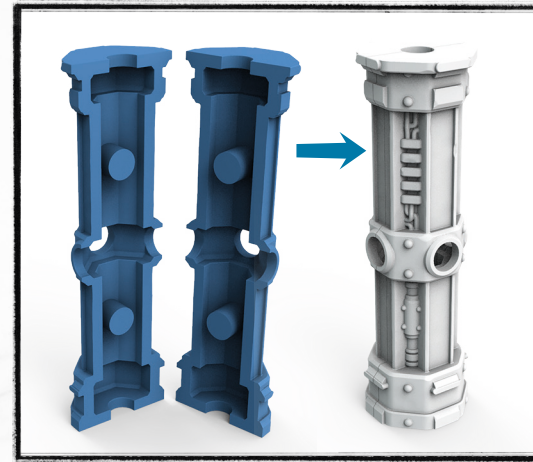

THIS PRODUCT IS NOT A TOY.
NOT INTENDED FOR USE OF PERSONS 14 YEARS OF AGE OR YOUNGER.

Use modeling clippers
Use glue
Read before assembly

©2022 Archon

THIS PRODUCT IS NOT A TOY.
NOT INTENDED FOR USE OF PERSONS 14 YEARS OF AGE OR YOUNGER.

A pair of clippers or a sharp modeling knife is recommended for removing parts from the sprue.
For best results use plastic glue when assembling these models.

Warning!
Not suitable for children under 36 months. Choking hazard due to small parts.