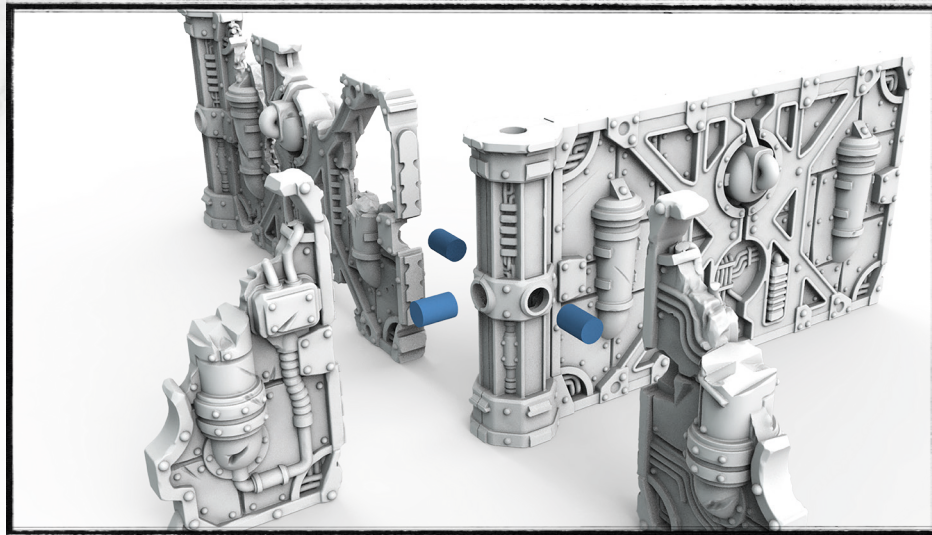

THIS PRODUCT IS NOT A TOY.
NOT INTENDED FOR USE OF PERSONS 14 YEARS OF AGE OR YOUNGER.

Use modeling clippers
Use glue
Read before assembly

©2022 Archon

THIS PRODUCT IS NOT A TOY.
NOT INTENDED FOR USE OF PERSONS 14 YEARS OF AGE OR YOUNGER.

A pair of clippers or a sharp modeling knife is recommended for removing parts from the sprue.
For best results use plastic glue when assembling these models.

Warning!
Not suitable for children under 36 months. Choking hazard due to small parts.