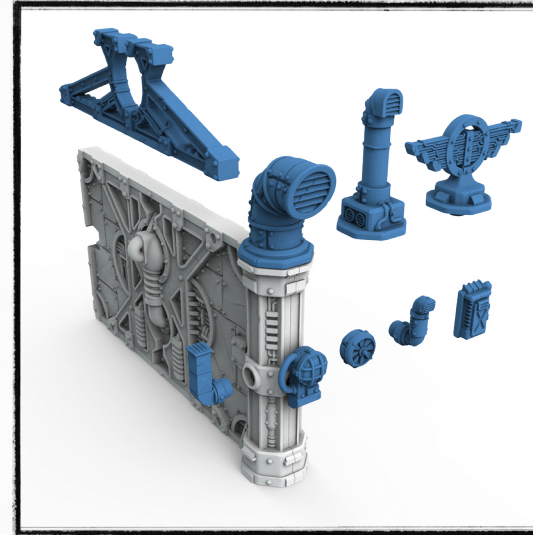

THIS PRODUCT IS NOT A TOY.
NOT INTENDED FOR USE OF PERSONS 14 YEARS OF AGE OR YOUNGER.

Use modeling clippers
Use glue
Read before assembly

©2022 Archon

THIS PRODUCT IS NOT A TOY.
NOT INTENDED FOR USE OF PERSONS 14 YEARS OF AGE OR YOUNGER.

A pair of clippers or a sharp modeling knife is recommended for removing parts from the sprue.
For best results use plastic glue when assembling these models.

Warning!
Not suitable for children under 36 months. Choking hazard due to small parts.