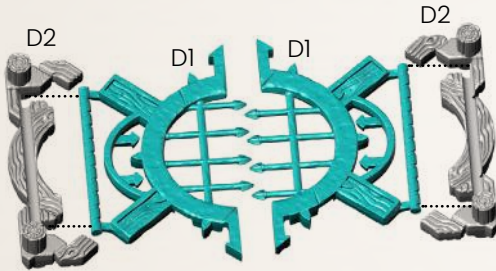

DEMONIC STONE BEAMS

SPRUES: Focal Points Gates Part 2 603

STONE BEAMS

SPRUES: Focal Points Gates Part 1 600

STALACTITES

SPRUE: Focal Points Gates Part 1 600, Focal Points Gates Part 2 603

Example of assembly with terrain (Ice Terrain)

ROCKY HALF-ARCH

SPRUES: Focal Points Gates Part 2 603

IRON GATE

SPRUE: Focal Points Gates Part 1 600, Focal Points Gates Part 2 603

1

2

Example of assembly with Stone Beam

3

Example of assembly with Ice Terrain

SHAFT

SPRUE: Focal Points Gates Part 1 600, Focal Points Gates Part 2 603

1

2

3

TRAPS SET

SHAFT EXTENSION

SPRUE: Traps Set part 2 - 605

Example of assembly

1

ROPE BRIDGE

SPRUE: Traps Set part 2 - 605

Example of assembly

1

2