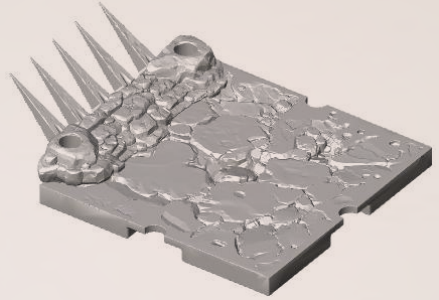

Example of assembly with Ice Terrain

SHAFT

SPRUE: Focal Points Gates Part 1 600, Focal Points Gates Part 2 603

1

2

3

TRAPS SET

SHAFT EXTENSION

A3

3

A5

A4

A6

No glue is needed

SMALL LEDGE

SPRUE: Traps Set part 2 - 605

Example of assembly

1

Example of assembly

1

SPIKED BARRICADE

SPRUE: Traps Set part 2 - 605

Example of assembly

1

Example of assembly

1

2

SAWBLADE TRAP

SPRUE: Traps Set part 2 - 605

Example of assembly

1

C2