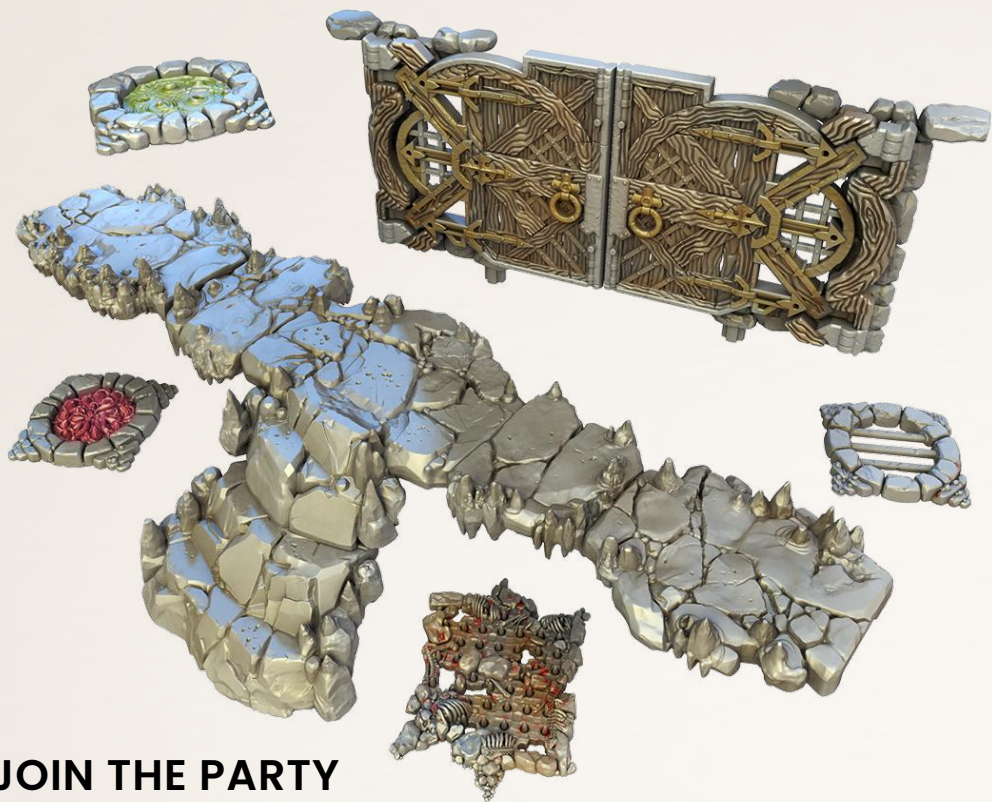

B1

2

AXE PENDULUM TRAP

SPRUE: Traps Set part 2 - 605

Example of assembly

1

2

JOIN THE PARTY