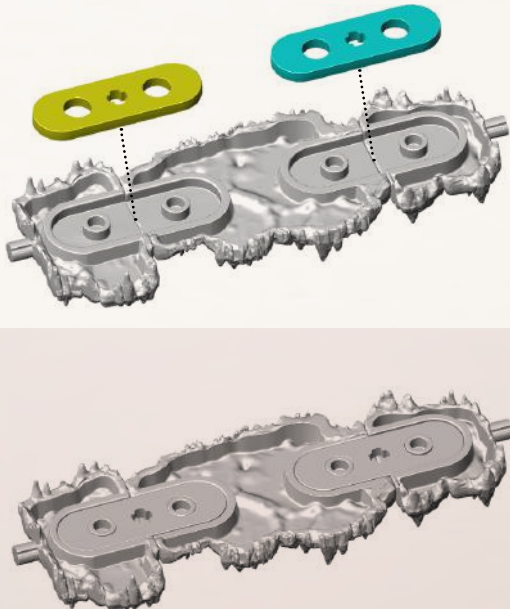

DUNGEONS & LASERS[®]

STRETCH GOALS PRE-PAINTED

MANUAL

FOCAL POINTS & GATES

STONE BRIDGES

SPRUE: Focal Points Gates Part 1 600, Focal Points Gates Part 2 603

Stone Bridge (Example of assembly)

1

2

3

Example of assembly with terrain (Core Set Rocky Caves)

3

1

2

3

4

1

2

3

Example of assembly

1

2

BIG GATE

SPRUES: Focal Points Gates Part 1 600

Example of assembly with Ice Terrain

SHAFT

SPRUE: Focal Points Gates Part 1 600, Focal Points Gates Part 2 603

1

2

3

TRAPS SET

SHAFT EXTENSION