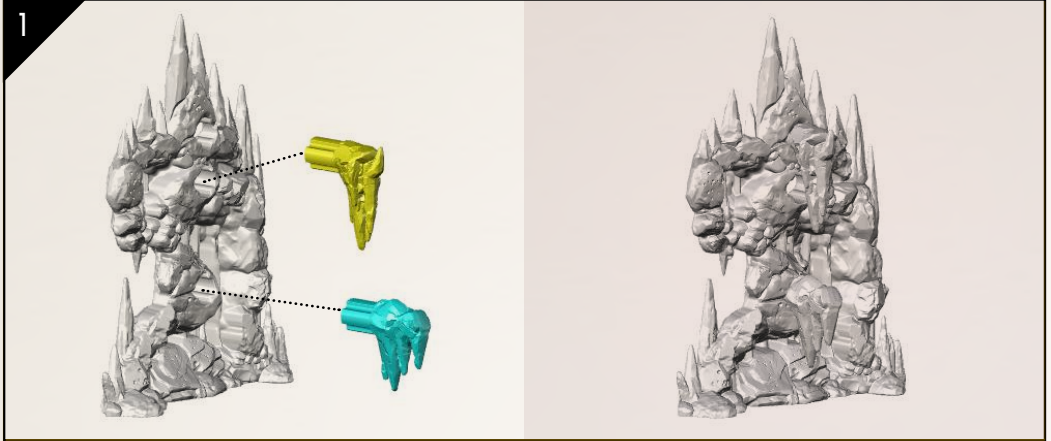

DEMONIC STONE BEAMS

SPRUES: Focal Points Gates Part 2 603

STONE BEAMS

SPRUES: Focal Points Gates Part 1 600

STALACTITES

SPRUE: Focal Points Gates Part 1 600, Focal Points Gates Part 2 603

Example of assembly with terrain (Ice Terrain)

ROCKY HALF-ARCH

SPRUES: Focal Points Gates Part 2 603

IRON GATE

SPRUE: Focal Points Gates Part 1 600, Focal Points Gates Part 2 603

1

2

Example of assembly with Stone Beam

3