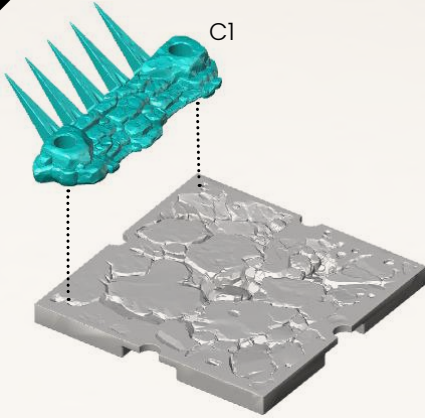

Example of assembly with Ice Terrain

SHAFT

SPRUE: Focal Points Gates Part 1 600, Focal Points Gates Part 2 603

1

2

3

TRAPS SET

SHAFT EXTENSION

A3

3

A5

A4

A6

No glue is needed

SMALL LEDGE

SPRUE: Traps Set part 2 - 605

Example of assembly

1

Example of assembly

1

SPIKED BARRICADE

SPRUE: Traps Set part 2 - 605

Example of assembly

1

Example of assembly

1

2

SAWBLADE TRAP

SPRUE: Traps Set part 2 - 605

Example of assembly

1

C2