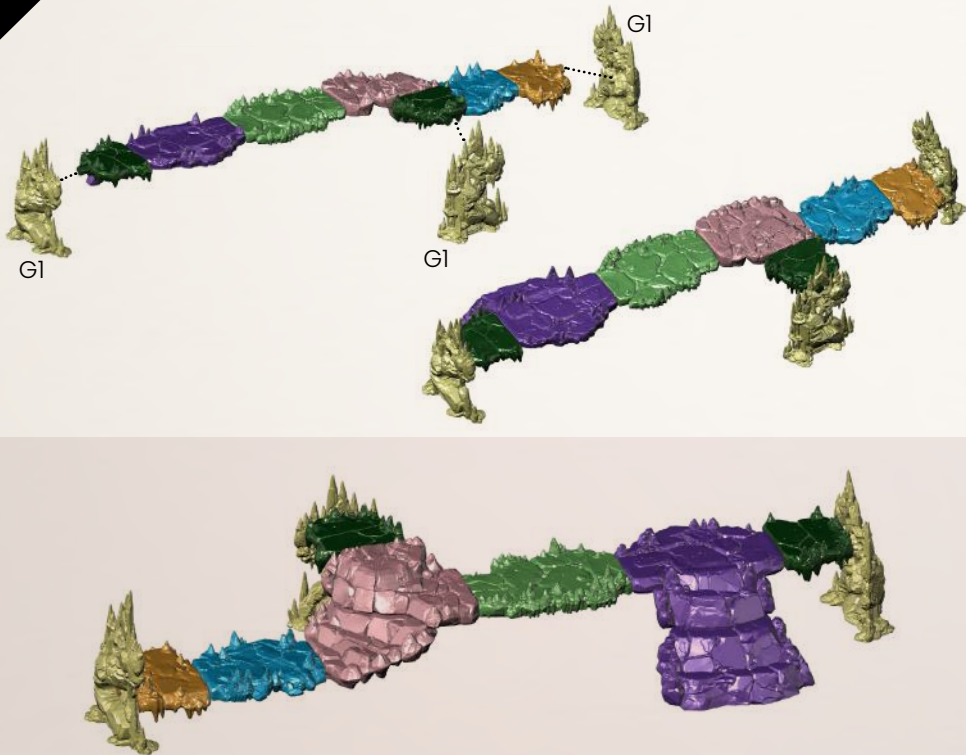

2

3

Example of assembly with terrain (Core Set Rocky Caves)

3

1

2

3

4

1

2

3

Example of assembly

1

2

BIG GATE

SPRUES: Focal Points Gates Part 1 600

DEMONIC STONE BEAMS

SPRUES: Focal Points Gates Part 2 603

STONE BEAMS

SPRUES: Focal Points Gates Part 1 600

STALACTITES

SPRUE: Focal Points Gates Part 1 600, Focal Points Gates Part 2 603

Example of assembly with terrain (Ice Terrain)

ROCKY HALF-ARCH

SPRUES: Focal Points Gates Part 2 603

IRON GATE

SPRUE: Focal Points Gates Part 1 600, Focal Points Gates Part 2 603

1

2

Example of assembly with Stone Beam

3