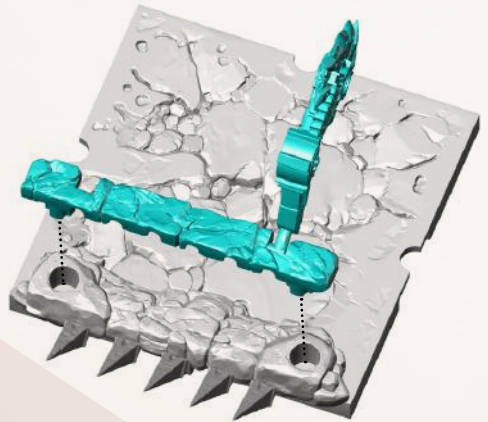

Example of assembly with Ice Terrain

SHAFT

SPRUE: Focal Points Gates Part 1 600, Focal Points Gates Part 2 603

1

2

3

TRAPS SET

SHAFT EXTENSION

Example of assembly

1

Example of assembly

1

SPIKED BARRICADE

SPRUE: Traps Set part 2 - 605

Example of assembly

1

Example of assembly

1

2

SAWBLADE TRAP

SPRUE: Traps Set part 2 - 605

Example of assembly

1

C2

B1

2

AXE PENDULUM TRAP

SPRUE: Traps Set part 2 - 605

Example of assembly

1

2

JOIN THE PARTY