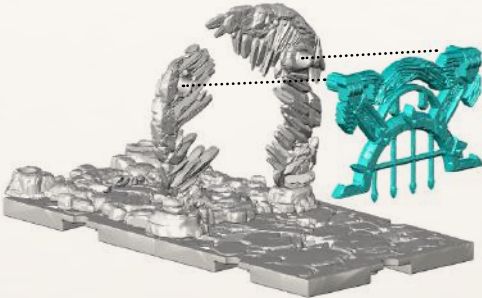

DEMONIC STONE BEAMS

SPRUES: Focal Points Gates Part 2 603

STONE BEAMS

SPRUES: Focal Points Gates Part 1 600

STALACTITES

SPRUE: Focal Points Gates Part 1 600, Focal Points Gates Part 2 603

Example of assembly with terrain (Ice Terrain)

ROCKY HALF-ARCH

SPRUES: Focal Points Gates Part 2 603

IRON GATE

SPRUE: Focal Points Gates Part 1 600, Focal Points Gates Part 2 603

1

2

Example of assembly with Stone Beam

3

Example of assembly with Ice Terrain

SHAFT

SPRUE: Focal Points Gates Part 1 600, Focal Points Gates Part 2 603

1

2

3

TRAPS SET

SHAFT EXTENSION