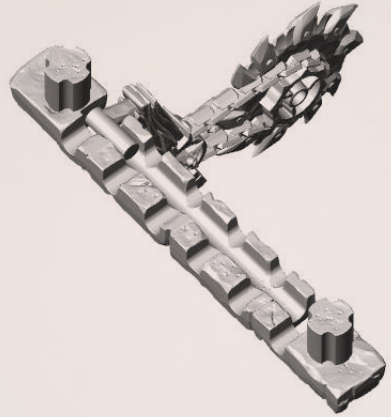

Example of assembly with Ice Terrain

SHAFT

SPRUE: Focal Points Gates Part 1 600, Focal Points Gates Part 2 603

1

2

3

TRAPS SET

SHAFT EXTENSION

Example of assembly

1

Example of assembly

1

SPIKED BARRICADE

SPRUE: Traps Set part 2 - 605

Example of assembly

1

Example of assembly

1

2

SAWBLADE TRAP

SPRUE: Traps Set part 2 - 605

Example of assembly

1

C2

B1

2

AXE PENDULUM TRAP

SPRUE: Traps Set part 2 - 605

Example of assembly

1

2

JOIN THE PARTY