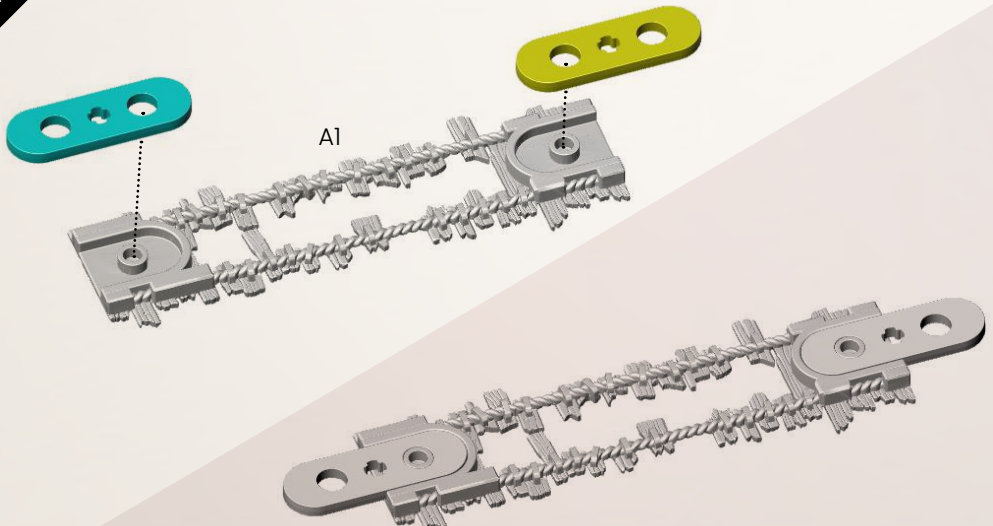

Example of assembly with Ice Terrain

SHAFT

SPRUE: Focal Points Gates Part 1 600, Focal Points Gates Part 2 603

1

2

3

TRAPS SET

SHAFT EXTENSION

SPRUE: Traps Set part 2 - 605

Example of assembly

1

ROPE BRIDGE

SPRUE: Traps Set part 2 - 605

Example of assembly

1

2

A3

3

A5

A4

A6

No glue is needed

SMALL LEDGE

SPRUE: Traps Set part 2 - 605

Example of assembly

1

Example of assembly

1

SPIKED BARRICADE

SPRUE: Traps Set part 2 - 605

Example of assembly

1