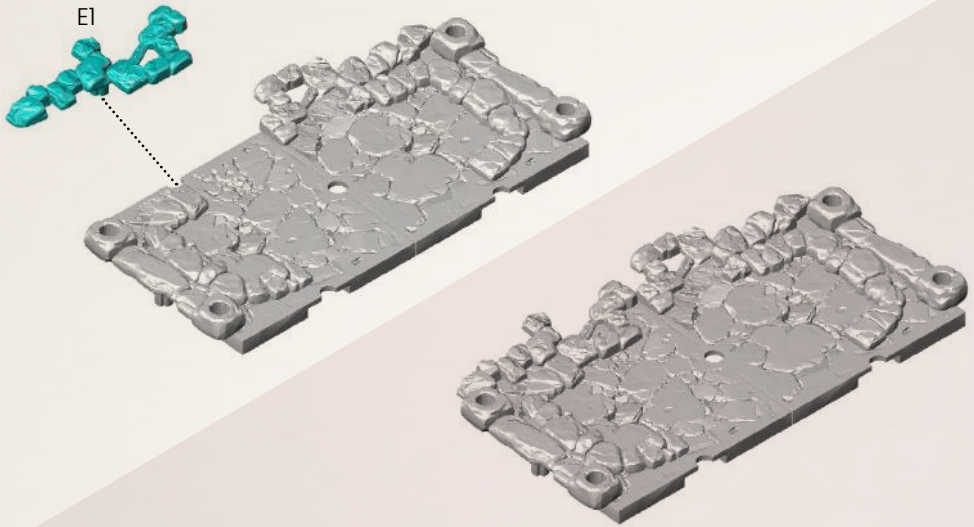

ROCKY HALF-ARCH

SPRUES: Focal Points Gates Part 2 603

IRON GATE

SPRUE: Focal Points Gates Part 1 600, Focal Points Gates Part 2 603

1

2

Example of assembly with Stone Beam

3

Example of assembly with Ice Terrain

SHAFT

SPRUE: Focal Points Gates Part 1 600, Focal Points Gates Part 2 603

1

2

3

TRAPS SET

SHAFT EXTENSION

SPRUE: Traps Set part 2 - 605

Example of assembly

1

ROPE BRIDGE

SPRUE: Traps Set part 2 - 605

Example of assembly

1

2

A3

3

A5

A4

A6

No glue is needed

SMALL LEDGE

SPRUE: Traps Set part 2 - 605