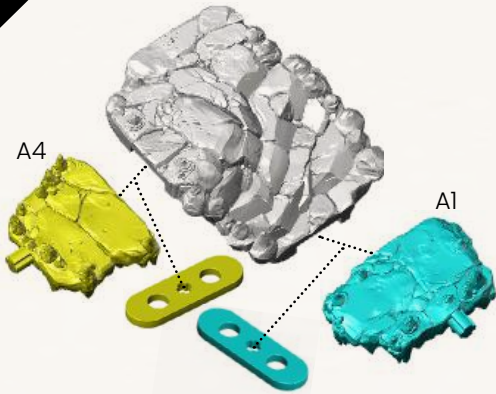

DUNGEONS & LASERS[®]

STRETCH GOALS PRE-PAINTED

MANUAL

FOCAL POINTS & GATES

STONE BRIDGES

SPRUE: Focal Points Gates Part 1 600, Focal Points Gates Part 2 603

Stone Bridge (Example of assembly)

1

2

3

Example of assembly with terrain (Core Set Rocky Caves)

3

1

2

3

4

1

2

3

Example of assembly

1

2

BIG GATE

SPRUES: Focal Points Gates Part 1 600

DEMONIC STONE BEAMS

SPRUES: Focal Points Gates Part 2 603

STONE BEAMS

SPRUES: Focal Points Gates Part 1 600

STALACTITES

SPRUE: Focal Points Gates Part 1 600, Focal Points Gates Part 2 603

Example of assembly with terrain (Ice Terrain)