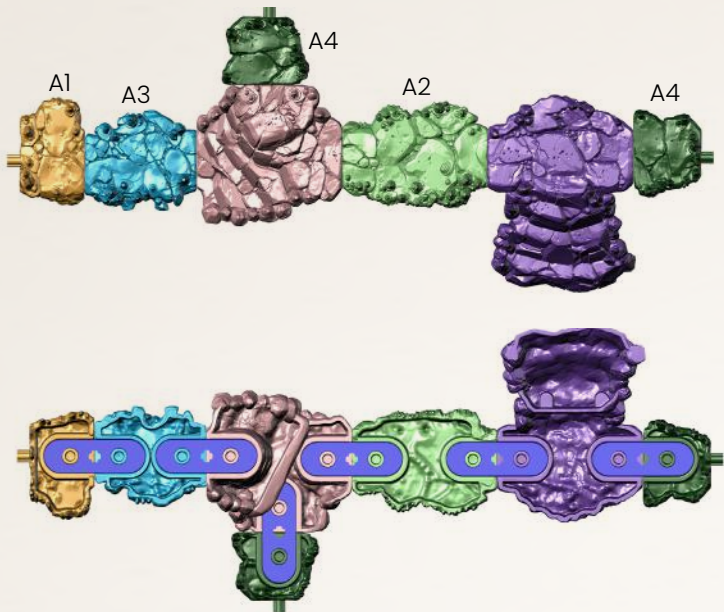

1

2

3

Example of assembly

1

2

BIG GATE

SPRUES: Focal Points Gates Part 1 600

DEMONIC STONE BEAMS

SPRUES: Focal Points Gates Part 2 603

STONE BEAMS

SPRUES: Focal Points Gates Part 1 600

STALACTITES

SPRUE: Focal Points Gates Part 1 600, Focal Points Gates Part 2 603

Example of assembly with terrain (Ice Terrain)

ROCKY HALF-ARCH

SPRUES: Focal Points Gates Part 2 603

IRON GATE

SPRUE: Focal Points Gates Part 1 600, Focal Points Gates Part 2 603

1

2

Example of assembly with Stone Beam

3

Example of assembly with Ice Terrain

SHAFT

SPRUE: Focal Points Gates Part 1 600, Focal Points Gates Part 2 603

1

2

3

TRAPS SET

SHAFT EXTENSION