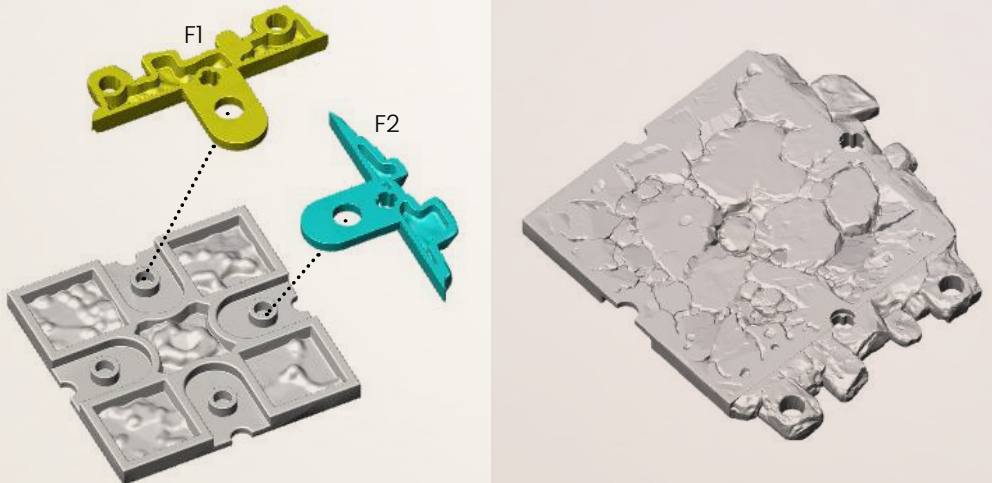

Example of assembly with Ice Terrain

SHAFT

SPRUE: Focal Points Gates Part 1 600, Focal Points Gates Part 2 603

1

2

3

TRAPS SET

SHAFT EXTENSION

SPRUE: Traps Set part 2 - 605

Example of assembly

1

ROPE BRIDGE

SPRUE: Traps Set part 2 - 605

Example of assembly

1

2

A3

3

A5

A4

A6

No glue is needed

SMALL LEDGE

SPRUE: Traps Set part 2 - 605

Example of assembly

1

Example of assembly

1

SPIKED BARRICADE

SPRUE: Traps Set part 2 - 605

Example of assembly

1