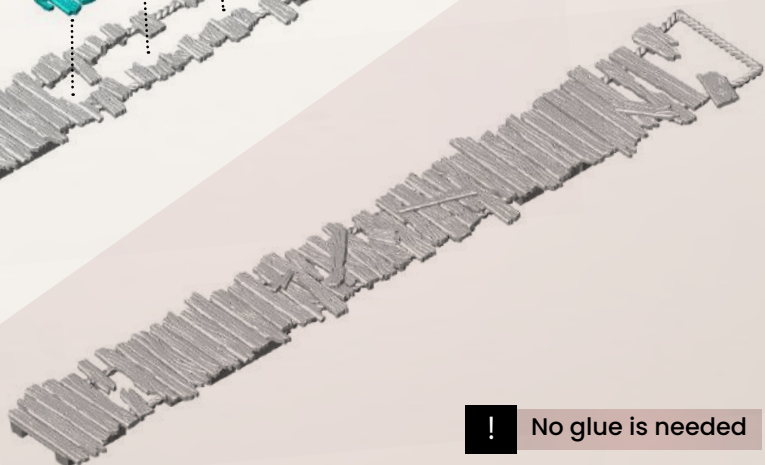

Example of assembly with Ice Terrain

SHAFT

SPRUE: Focal Points Gates Part 1 600, Focal Points Gates Part 2 603

1

2

3

TRAPS SET

SHAFT EXTENSION

SPRUE: Traps Set part 2 - 605

Example of assembly

1

ROPE BRIDGE

SPRUE: Traps Set part 2 - 605

Example of assembly

1

2

A3

3

A5

A4

A6

No glue is needed

SMALL LEDGE

SPRUE: Traps Set part 2 - 605

Example of assembly

1

Example of assembly

1

SPIKED BARRICADE

SPRUE: Traps Set part 2 - 605

Example of assembly

1