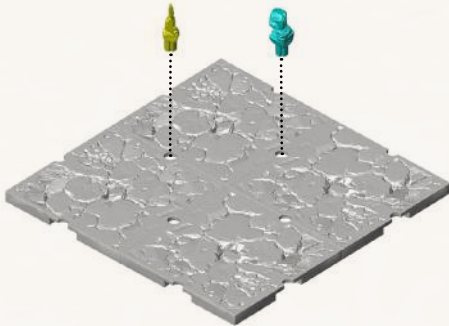

Example of assembly with Ice Terrain

SHAFT

SPRUE: Focal Points Gates Part 1 600, Focal Points Gates Part 2 603

1

2

3

TRAPS SET

SHAFT EXTENSION

A3

3

A5

A4

A6

No glue is needed

SMALL LEDGE

SPRUE: Traps Set part 2 - 605

Example of assembly

1

Example of assembly

1

SPIKED BARRICADE

SPRUE: Traps Set part 2 - 605

Example of assembly

1

Example of assembly

1

2

SAWBLADE TRAP

SPRUE: Traps Set part 2 - 605

Example of assembly

1

C2