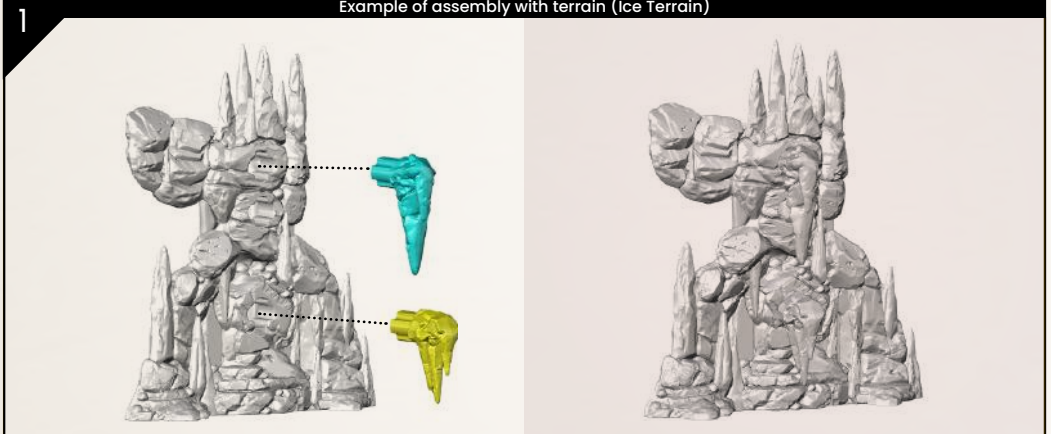

DEMONIC STONE BEAMS

SPRUES: Focal Points Gates Part 2 603

STONE BEAMS

SPRUES: Focal Points Gates Part 1 600

STALACTITES

SPRUE: Focal Points Gates Part 1 600, Focal Points Gates Part 2 603

Example of assembly with terrain (Ice Terrain)

ROCKY HALF-ARCH

SPRUES: Focal Points Gates Part 2 603

IRON GATE

SPRUE: Focal Points Gates Part 1 600, Focal Points Gates Part 2 603

1

2

Example of assembly with Stone Beam

3