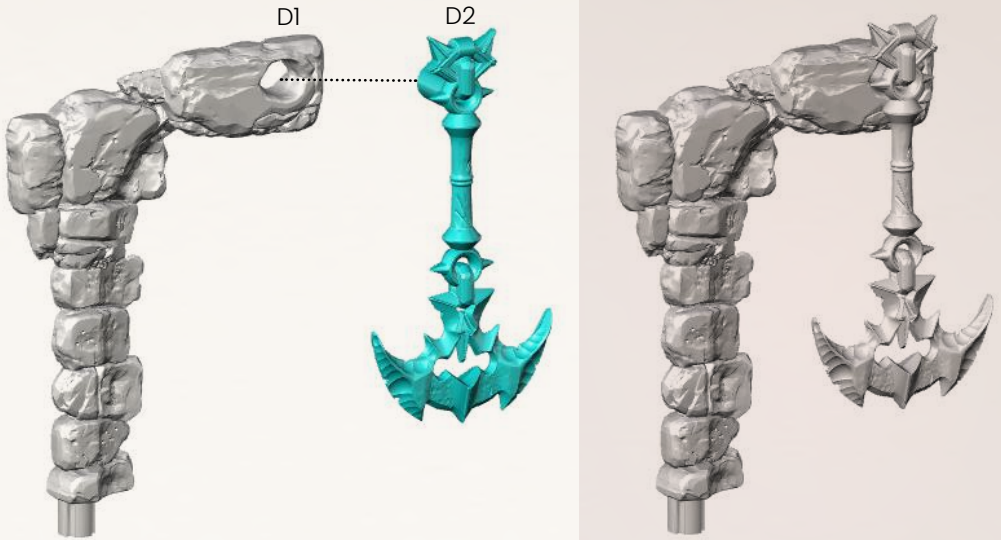

Example of assembly with Ice Terrain

SHAFT

SPRUE: Focal Points Gates Part 1 600, Focal Points Gates Part 2 603

1

2

3

TRAPS SET

SHAFT EXTENSION

Example of assembly

1

Example of assembly

1

SPIKED BARRICADE

SPRUE: Traps Set part 2 - 605

Example of assembly

1

Example of assembly

1

2

SAWBLADE TRAP

SPRUE: Traps Set part 2 - 605

Example of assembly

1

C2

B1

2

AXE PENDULUM TRAP

SPRUE: Traps Set part 2 - 605

Example of assembly

1

2

JOIN THE PARTY