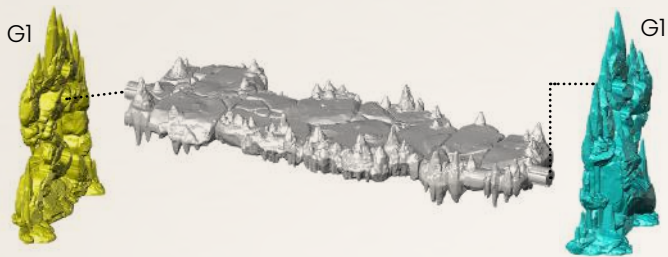

DUNGEONS & LASERS[®]

STRETCH GOALS PRE-PAINTED

MANUAL

FOCAL POINTS & GATES

STONE BRIDGES

SPRUE: Focal Points Gates Part 1 600, Focal Points Gates Part 2 603

Stone Bridge (Example of assembly)

1

2

3

Example of assembly with terrain (Core Set Rocky Caves)

3

1

2

3

4