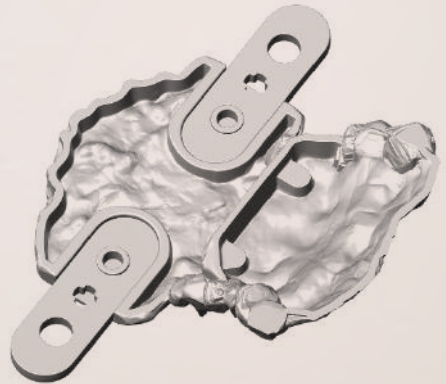

2

3

Example of assembly with terrain (Core Set Rocky Caves)

3

1

2

3

4

1

2

3

Example of assembly

1

2

BIG GATE

SPRUES: Focal Points Gates Part 1 600

DEMONIC STONE BEAMS

SPRUES: Focal Points Gates Part 2 603

STONE BEAMS

SPRUES: Focal Points Gates Part 1 600

STALACTITES

SPRUE: Focal Points Gates Part 1 600, Focal Points Gates Part 2 603

Example of assembly with terrain (Ice Terrain)

Example of assembly with Ice Terrain

SHAFT

SPRUE: Focal Points Gates Part 1 600, Focal Points Gates Part 2 603

1

2

3

TRAPS SET

SHAFT EXTENSION