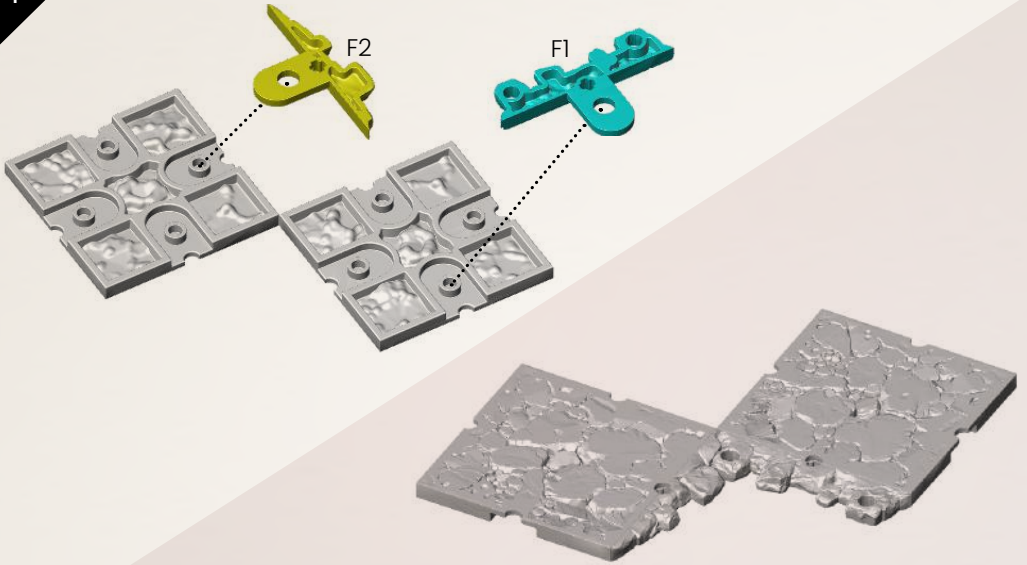

Example of assembly with Ice Terrain

SHAFT

SPRUE: Focal Points Gates Part 1 600, Focal Points Gates Part 2 603

1

2

3

TRAPS SET

SHAFT EXTENSION

SPRUE: Traps Set part 2 - 605

Example of assembly

1

ROPE BRIDGE

SPRUE: Traps Set part 2 - 605

Example of assembly

1

2

A3

3

A5

A4

A6

No glue is needed

SMALL LEDGE

SPRUE: Traps Set part 2 - 605

Example of assembly

1

Example of assembly

1

SPIKED BARRICADE

SPRUE: Traps Set part 2 - 605

Example of assembly

1