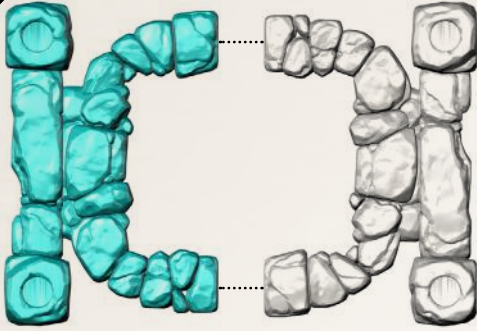

DEMONIC STONE BEAMS

SPRUES: Focal Points Gates Part 2 603

STONE BEAMS

SPRUES: Focal Points Gates Part 1 600

STALACTITES

SPRUE: Focal Points Gates Part 1 600, Focal Points Gates Part 2 603

Example of assembly with terrain (Ice Terrain)

ROCKY HALF-ARCH

SPRUES: Focal Points Gates Part 2 603

IRON GATE

SPRUE: Focal Points Gates Part 1 600, Focal Points Gates Part 2 603

1

2

Example of assembly with Stone Beam

3

Example of assembly with Ice Terrain

SHAFT

SPRUE: Focal Points Gates Part 1 600, Focal Points Gates Part 2 603

1

2

3

TRAPS SET

SHAFT EXTENSION

SPRUE: Traps Set part 2 - 605

Example of assembly

1

ROPE BRIDGE

SPRUE: Traps Set part 2 - 605

Example of assembly

1

2