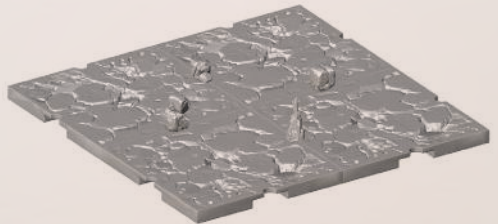

Example of assembly with Ice Terrain

SHAFT

SPRUE: Focal Points Gates Part 1 600, Focal Points Gates Part 2 603

1

2

3

TRAPS SET

SHAFT EXTENSION

A3

3

A5

A4

A6

No glue is needed

SMALL LEDGE

SPRUE: Traps Set part 2 - 605

Example of assembly

1

Example of assembly

1

SPIKED BARRICADE

SPRUE: Traps Set part 2 - 605

Example of assembly

1

Example of assembly

1

2

SAWBLADE TRAP

SPRUE: Traps Set part 2 - 605

Example of assembly

1

C2