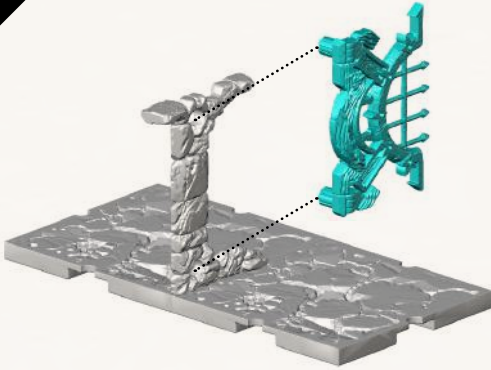

DEMONIC STONE BEAMS

SPRUES: Focal Points Gates Part 2 603

STONE BEAMS

SPRUES: Focal Points Gates Part 1 600

STALACTITES

SPRUE: Focal Points Gates Part 1 600, Focal Points Gates Part 2 603

Example of assembly with terrain (Ice Terrain)

ROCKY HALF-ARCH

SPRUES: Focal Points Gates Part 2 603

IRON GATE

SPRUE: Focal Points Gates Part 1 600, Focal Points Gates Part 2 603

1

2

Example of assembly with Stone Beam

3

Example of assembly with Ice Terrain

SHAFT

SPRUE: Focal Points Gates Part 1 600, Focal Points Gates Part 2 603

1

2

3

TRAPS SET

SHAFT EXTENSION

SPRUE: Traps Set part 2 - 605

Example of assembly

1

ROPE BRIDGE

SPRUE: Traps Set part 2 - 605

Example of assembly

1

2