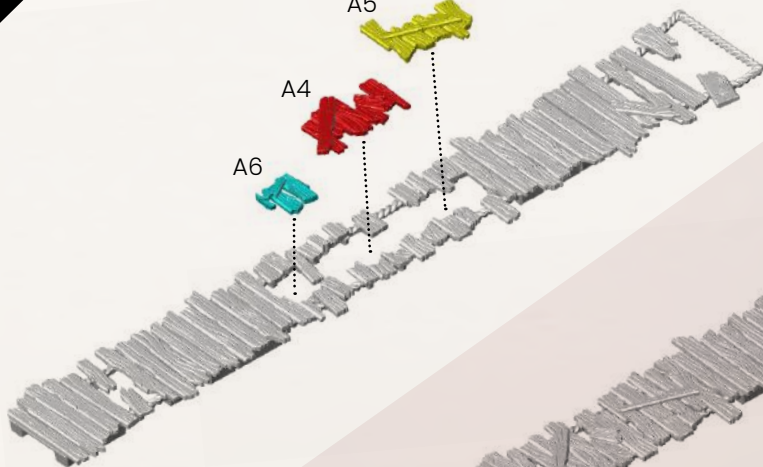

Example of assembly with Ice Terrain

SHAFT

SPRUE: Focal Points Gates Part 1 600, Focal Points Gates Part 2 603

1

2

3

TRAPS SET

SHAFT EXTENSION

SPRUE: Traps Set part 2 - 605

Example of assembly

1

ROPE BRIDGE

SPRUE: Traps Set part 2 - 605

Example of assembly

1

2

A3

3

A5

A4

A6

No glue is needed

SMALL LEDGE

SPRUE: Traps Set part 2 - 605

Example of assembly

1

Example of assembly

1

SPIKED BARRICADE

SPRUE: Traps Set part 2 - 605

Example of assembly

1