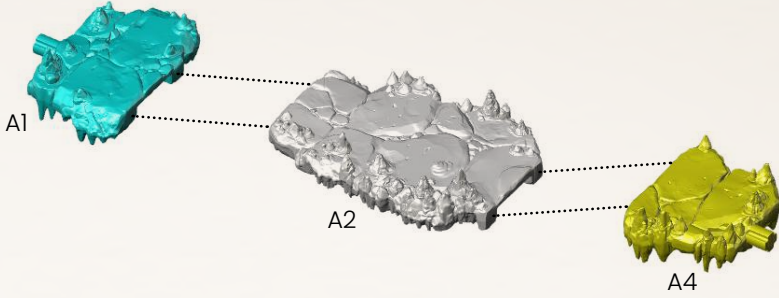

DUNGEONS & LASERS[®]

STRETCH GOALS PRE-PAINTED

MANUAL

FOCAL POINTS & GATES

STONE BRIDGES

SPRUE: Focal Points Gates Part 1 600, Focal Points Gates Part 2 603

Stone Bridge (Example of assembly)

1

2

3

Example of assembly with terrain (Core Set Rocky Caves)

3

1

2

3

4

1

2

3

Example of assembly

1

2

BIG GATE

SPRUES: Focal Points Gates Part 1 600

DEMONIC STONE BEAMS

SPRUES: Focal Points Gates Part 2 603

STONE BEAMS

SPRUES: Focal Points Gates Part 1 600

STALACTITES

SPRUE: Focal Points Gates Part 1 600, Focal Points Gates Part 2 603

Example of assembly with terrain (Ice Terrain)