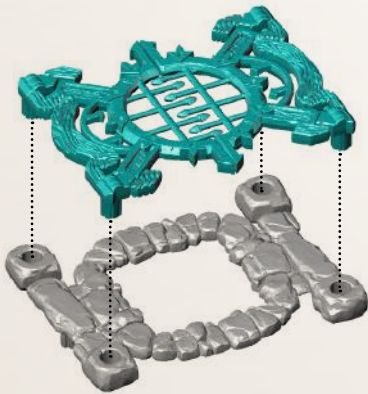

ROCKY HALF-ARCH

SPRUES: Focal Points Gates Part 2 603

IRON GATE

SPRUE: Focal Points Gates Part 1 600, Focal Points Gates Part 2 603

1

2

Example of assembly with Stone Beam

3

Example of assembly with Ice Terrain

SHAFT

SPRUE: Focal Points Gates Part 1 600, Focal Points Gates Part 2 603

1

2

3

TRAPS SET

SHAFT EXTENSION

SPRUE: Traps Set part 2 - 605

Example of assembly

1

ROPE BRIDGE

SPRUE: Traps Set part 2 - 605

Example of assembly

1

2

A3

3

A5

A4

A6

No glue is needed

SMALL LEDGE

SPRUE: Traps Set part 2 - 605