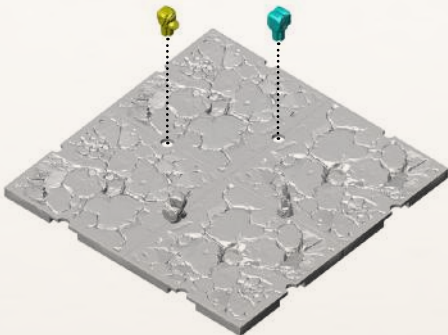

Example of assembly with Ice Terrain

SHAFT

SPRUE: Focal Points Gates Part 1 600, Focal Points Gates Part 2 603

1

2

3

TRAPS SET

SHAFT EXTENSION

A3

3

A5

A4

A6

No glue is needed

SMALL LEDGE

SPRUE: Traps Set part 2 - 605

Example of assembly

1

Example of assembly

1

SPIKED BARRICADE

SPRUE: Traps Set part 2 - 605

Example of assembly

1

Example of assembly

1

2

SAWBLADE TRAP

SPRUE: Traps Set part 2 - 605

Example of assembly

1

C2