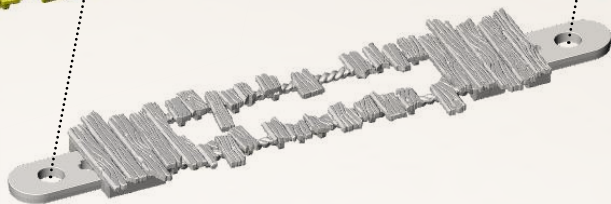

ROCKY HALF-ARCH

SPRUES: Focal Points Gates Part 2 603

IRON GATE

SPRUE: Focal Points Gates Part 1 600, Focal Points Gates Part 2 603

1

2

Example of assembly with Stone Beam

3

Example of assembly with Ice Terrain

SHAFT

SPRUE: Focal Points Gates Part 1 600, Focal Points Gates Part 2 603

1

2

3

TRAPS SET

SHAFT EXTENSION

SPRUE: Traps Set part 2 - 605

Example of assembly

1

ROPE BRIDGE

SPRUE: Traps Set part 2 - 605

Example of assembly

1

2

A3

3

A5

A4

A6

No glue is needed

SMALL LEDGE

SPRUE: Traps Set part 2 - 605