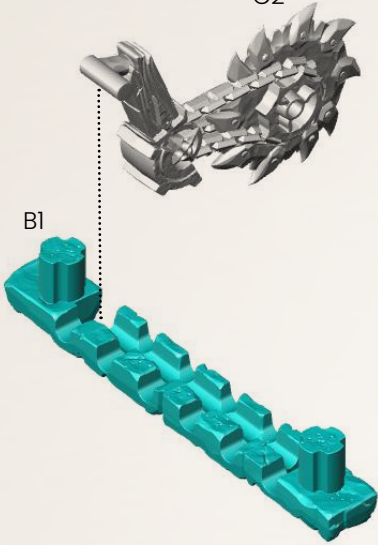

Example of assembly with Ice Terrain

SHAFT

SPRUE: Focal Points Gates Part 1 600, Focal Points Gates Part 2 603

1

2

3

TRAPS SET

SHAFT EXTENSION

Example of assembly

1

Example of assembly

1

SPIKED BARRICADE

SPRUE: Traps Set part 2 - 605

Example of assembly

1

Example of assembly

1

2

SAWBLADE TRAP

SPRUE: Traps Set part 2 - 605

Example of assembly

1

C2

B1

2

AXE PENDULUM TRAP

SPRUE: Traps Set part 2 - 605

Example of assembly

1

2

JOIN THE PARTY