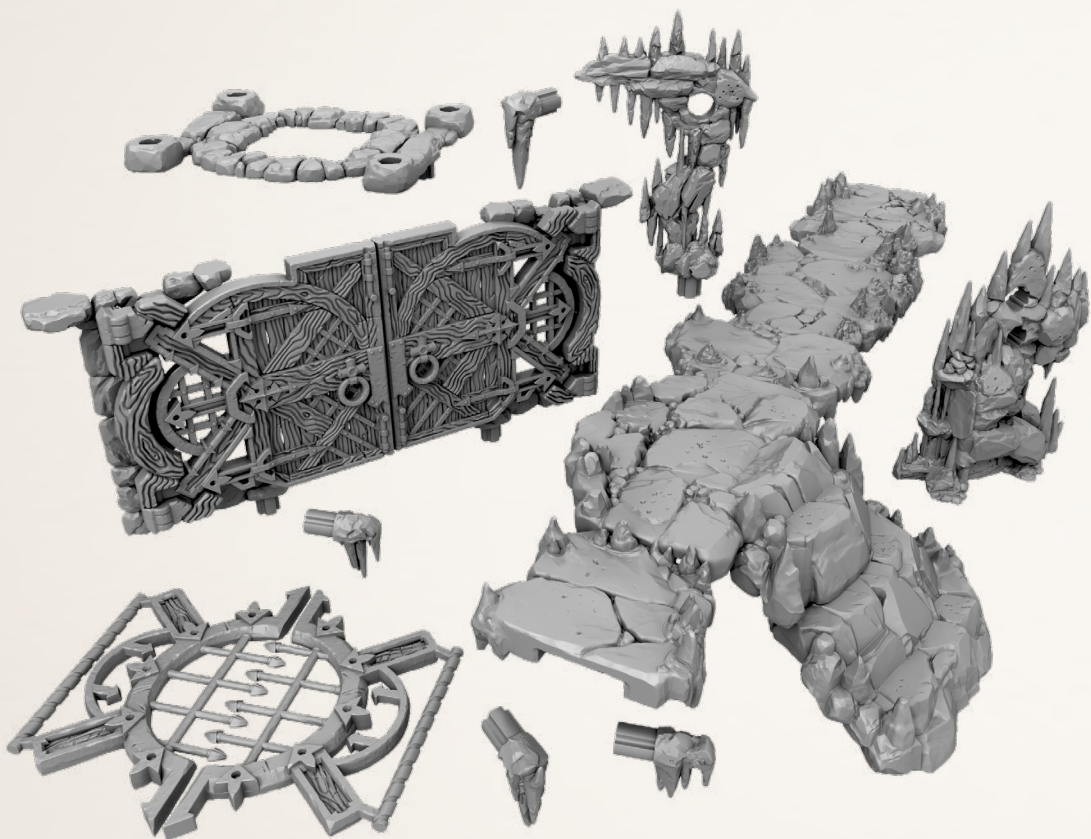

DUNGEONS & LASERS[®]

STRETCH GOALS PRE-PAINTED

MANUAL

FOCAL POINTS & GATES

STONE BRIDGES

SPRUE: Focal Points Gates Part 1 600, Focal Points Gates Part 2 603

Stone Bridge (Example of assembly)

1

2

3

Example of assembly with terrain (Core Set Rocky Caves)

3

1

2

3

4

1

2

3

Example of assembly

1

2

BIG GATE

SPRUES: Focal Points Gates Part 1 600