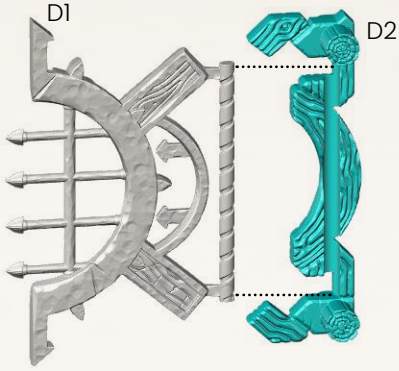

1

2

3

Example of assembly

1

2

BIG GATE

SPRUES: Focal Points Gates Part 1 600

DEMONIC STONE BEAMS

SPRUES: Focal Points Gates Part 2 603

STONE BEAMS

SPRUES: Focal Points Gates Part 1 600

STALACTITES

SPRUE: Focal Points Gates Part 1 600, Focal Points Gates Part 2 603

Example of assembly with terrain (Ice Terrain)

ROCKY HALF-ARCH

SPRUES: Focal Points Gates Part 2 603

IRON GATE

SPRUE: Focal Points Gates Part 1 600, Focal Points Gates Part 2 603

1

2

Example of assembly with Stone Beam

3

Example of assembly with Ice Terrain

SHAFT

SPRUE: Focal Points Gates Part 1 600, Focal Points Gates Part 2 603

1

2

3

TRAPS SET

SHAFT EXTENSION