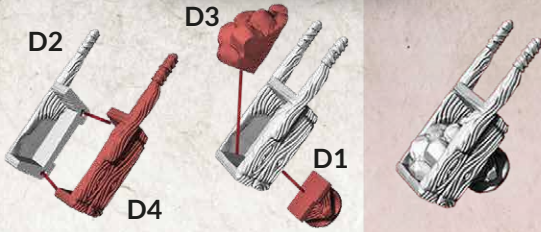

DUNGEONS & LASERS[®]

DWARVEN MINE PROPS

The scroll of assembly

WHEELBARROW

TABLE

MINE CART

GIANT FUNGI

STOOL

CORNER RUBBLE

CRYSTAL

JOIN THE PARTY

DUNGEONSANDLASERS

DUNGEONSANDLASERSOFFICIAL

DUNGEONSANDLASERS.COM

ARCHON-STUDIO.COM/SHOP/