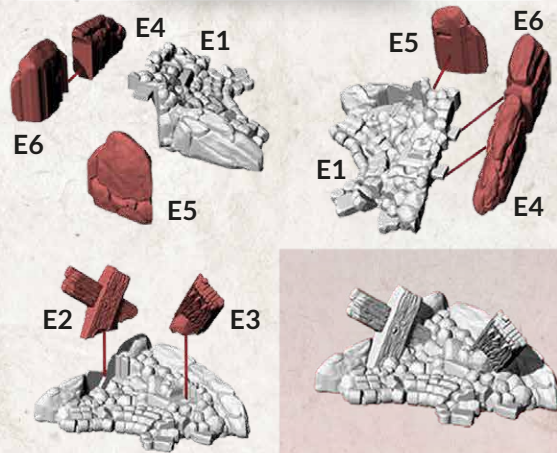

DUNGEONS & LASERS[®]

DWARVEN MINE PROPS

The scroll of assembly

WHEELBARROW

TABLE

MINE CART

GIANT FUNGI

STOOL

CORNER RUBBLE

CRYSTAL

JOIN THE PARTY

DUNGEONSANDLASERS

DUNGEONSANDLASERSOFFICIAL

DUNGEONSANDLASERS.COM

ARCHON-STUDIO.COM/SHOP/