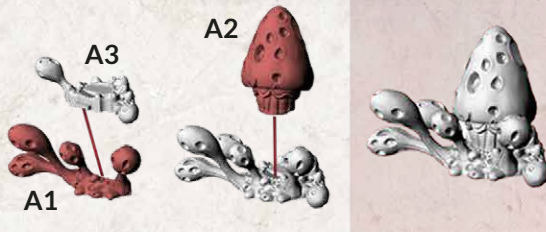

DUNGEONS & LASERS[®]

DWARVEN MINE PROPS

The scroll of assembly

WHEELBARROW

TABLE

MINE CART

GIANT FUNGI

STOOL

CORNER RUBBLE

CRYSTAL

JOIN THE PARTY

DUNGEONSANDLASERS

DUNGEONSANDLASERSOFFICIAL

DUNGEONSANDLASERS.COM

ARCHON-STUDIO.COM/SHOP/