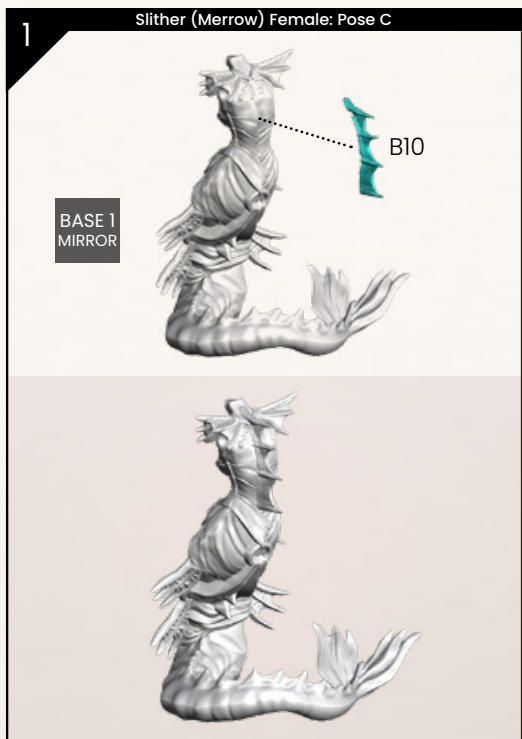

A6

Slither (Merrow) Female: Pose B

1

A14

BASE
1

2

3

4