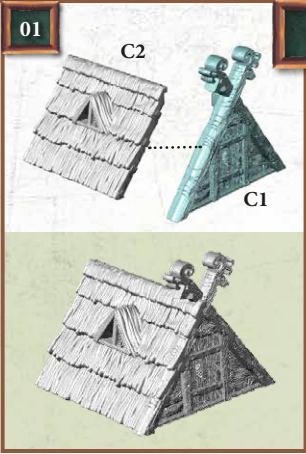

DUNGEONS[®] & LASERS

VILLAGE PACK

TERRAIN BITS

MANUAL

HIGHLANDER HUT

SWAMP HUT

WATCH TOWER

CAGE