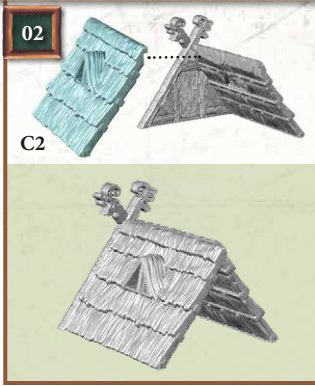

DUNGEONS[®] & LASERS

VILLAGE PACK

TERRAIN BITS

MANUAL

HIGHLANDER HUT

SWAMP HUT

WATCH TOWER

CAGE