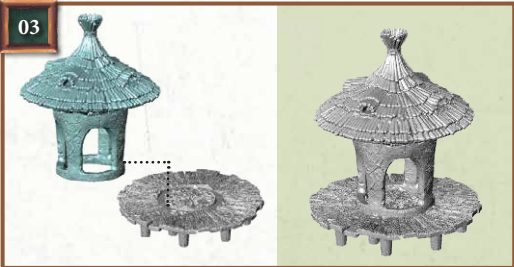

DUNGEONS[®] & LASERS

VILLAGE PACK

TERRAIN BITS

MANUAL

HIGHLANDER HUT

SWAMP HUT

WATCH TOWER

CAGE