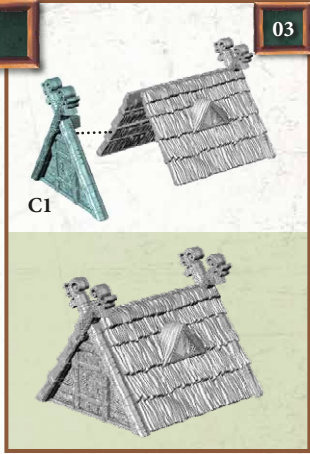

DUNGEONS[®] & LASERS

VILLAGE PACK

TERRAIN BITS

MANUAL

HIGHLANDER HUT

SWAMP HUT

WATCH TOWER

CAGE