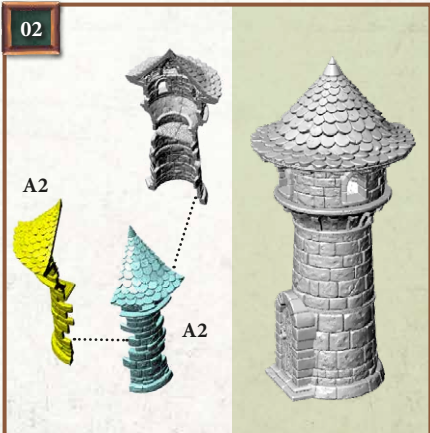

DUNGEONS[®] & LASERS

VILLAGE PACK

TERRAIN BITS

MANUAL

HIGHLANDER HUT

SWAMP HUT

WATCH TOWER

CAGE