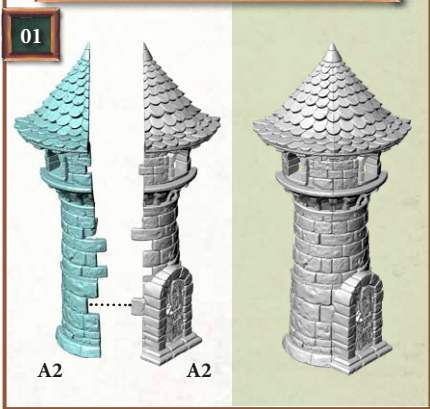

DUNGEONS[®] & LASERS

VILLAGE PACK

TERRAIN BITS

MANUAL

HIGHLANDER HUT

SWAMP HUT

WATCH TOWER

CAGE