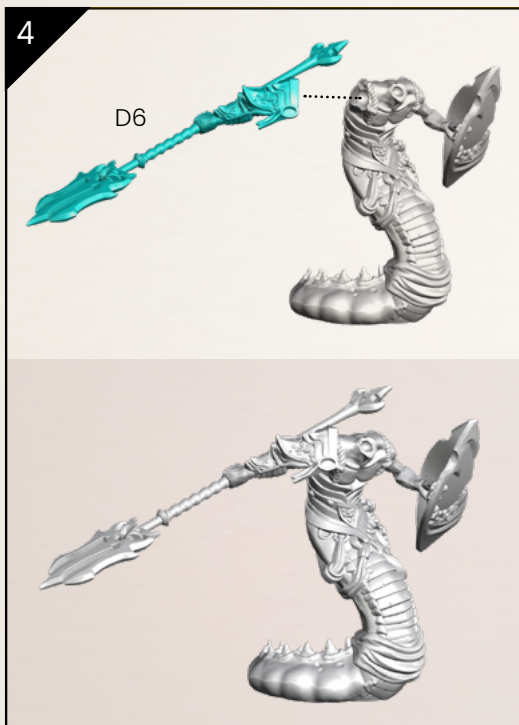

D12

Slither (Merrow) Male: Pose D

1

BASE 1
MIRROR

D9

2

D8

Slither (Merrow) Male: Optional props

SLITHER (MERROW) FEMALE

SPRUE: Add On 2 - 4

1

Slither (Merrow) Female: Base 1

2

1

Slither (Merrow) Female: Base 1 Mirror

2

1

2

3

4

A4

5

A6

Slither (Merrow) Female: Pose B