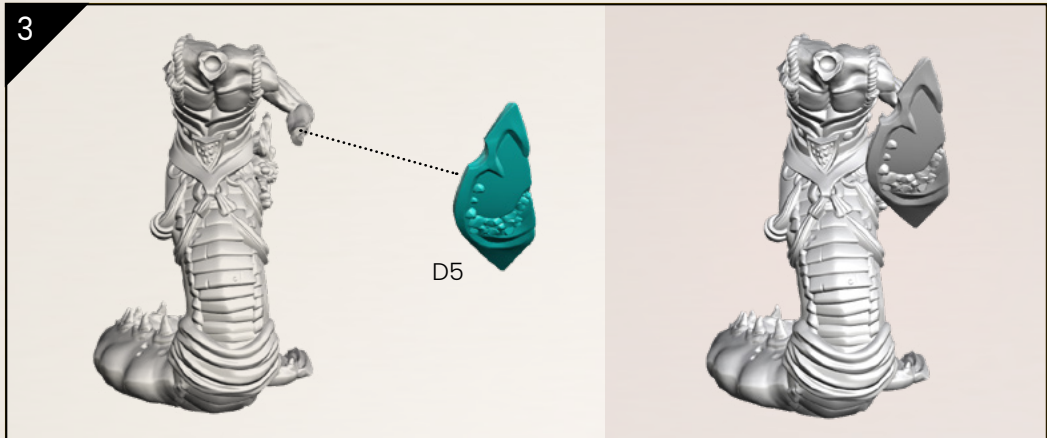

D12

Slither (Merrow) Male: Pose D

1

BASE 1
MIRROR

D9

2

D8

Slither (Merrow) Male: Optional props

SLITHER (MERROW) FEMALE

SPRUE: Add On 2 - 4

1

Slither (Merrow) Female: Base 1

2

1

Slither (Merrow) Female: Base 1 Mirror

2