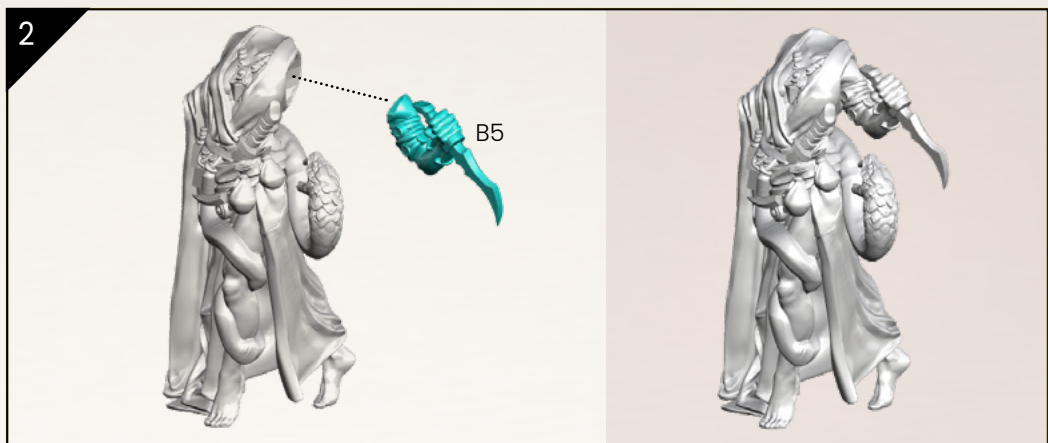

3

B7

4

B9

Medusa Female: Pose D

1

B6

BASE 1
MIRROR

SLITHER (MERROW) MALE

SPRUE: Add On 2 - 4

Slither (Merrow) Male: Base 1

1

2

3

1

D1