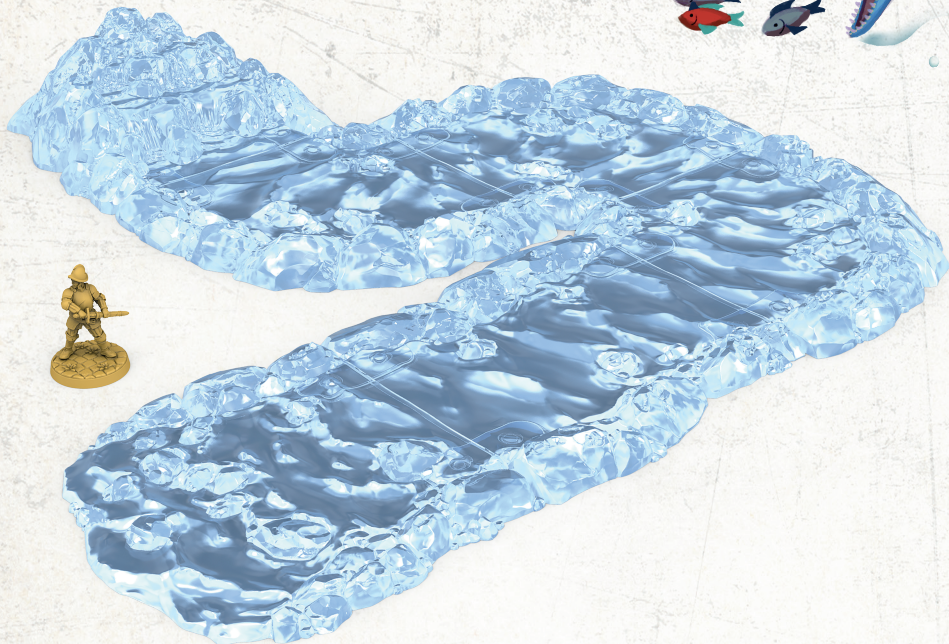

DUNGEONS & LASERS™

MODULAR RIVER TERRAIN SET

MANUAL

MODULAR RIVER

Model only for scale

Looking for more outdoor adventures? Check out the rest of our terrain-ranged packs. Step into the Elven Woods, build a Modular River, and roll for Initiative!