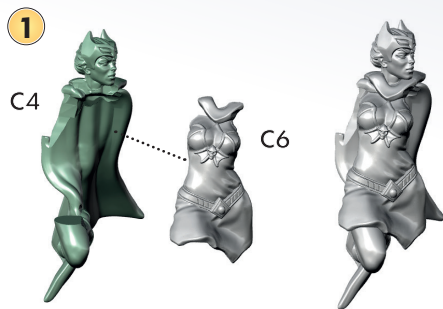

The logo for 'Masters of the Universe Battleground' is centered on the page. It features the word 'MASTERS' in a large, blue, metallic, 3D font with a red outline and a yellow-to-orange gradient. Below it, 'OF THE UNIVERSE' is written in a smaller, white, sans-serif font with a black outline. At the bottom of the logo, 'BATTLEGROUND' is written in a large, red, metallic, 3D font with a white outline and a blue-to-purple gradient. The entire logo is set against a dark red background with a hexagonal pattern and faint, dark silhouettes of various creatures and vehicles.

MASTERS
OF THE UNIVERSE™
BATTLEGROUND

**MINIATURES ASSEMBLY
MANUAL**

Hordak

Catra

3

Grizzlor

1

2