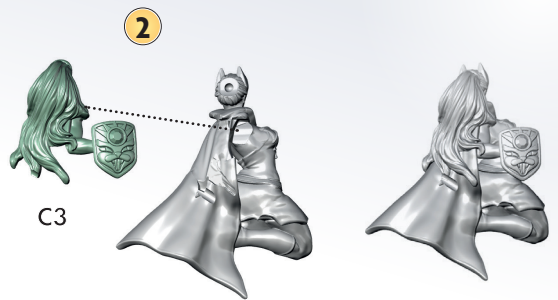

The logo for 'Masters of the Universe Battleground' is centered on the page. It features the word 'MASTERS' in a large, blue, metallic, 3D font with a red outline and a yellow-to-orange gradient. Below it, 'OF THE UNIVERSE' is written in a smaller, white, sans-serif font with a black outline. At the bottom of the logo, 'BATTLEGROUND' is written in a large, red, metallic, 3D font with a white outline and a blue-to-purple gradient. The entire logo is set against a dark red background with a hexagonal pattern and faint, dark silhouettes of various creatures and vehicles.

MASTERS
OF THE UNIVERSE™
BATTLEGROUND

**MINIATURES ASSEMBLY
MANUAL**

Hordak

Catra

3

Grizzlor

1

2