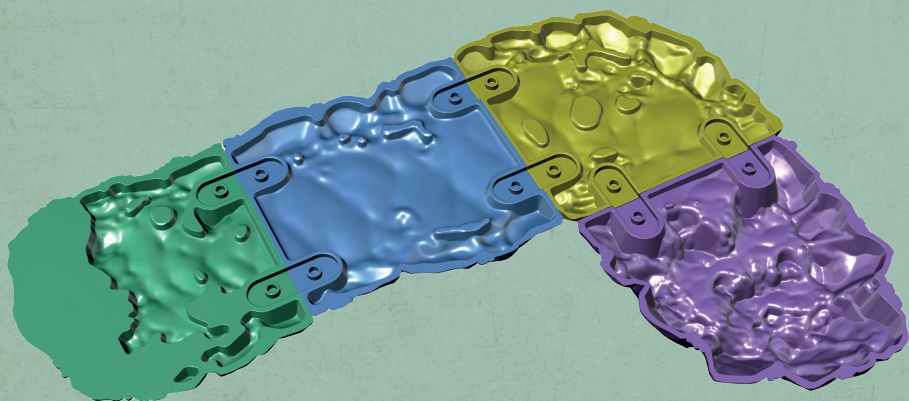

DUNGEONS & LASERS™

MODULAR LAVA TERRAIN SET

MANUAL

Model only for scale

Looking for more outdoor adventures? Check out the rest of our terrain-ranged packs. Step into the Elven Woods, build a Modular River, and roll for Initiative!