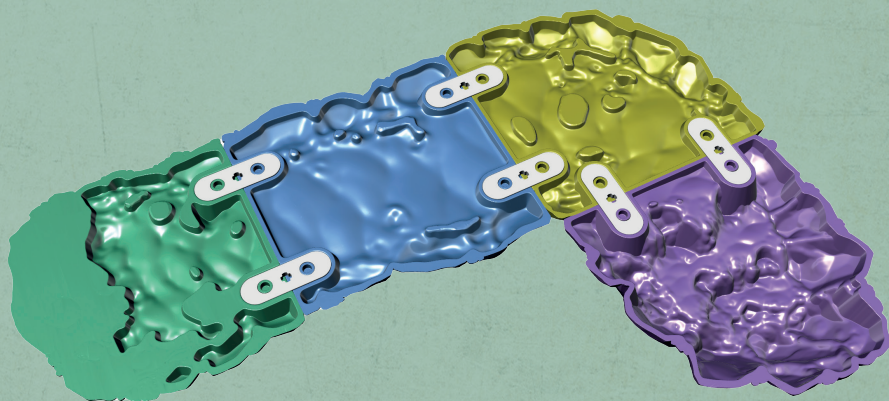

DUNGEONS & LASERS™

MODULAR LAVA TERRAIN SET

MANUAL

Model only for scale

Looking for more outdoor adventures? Check out the rest of our terrain-ranged packs. Step into the Elven Woods, build a Modular River, and roll for Initiative!