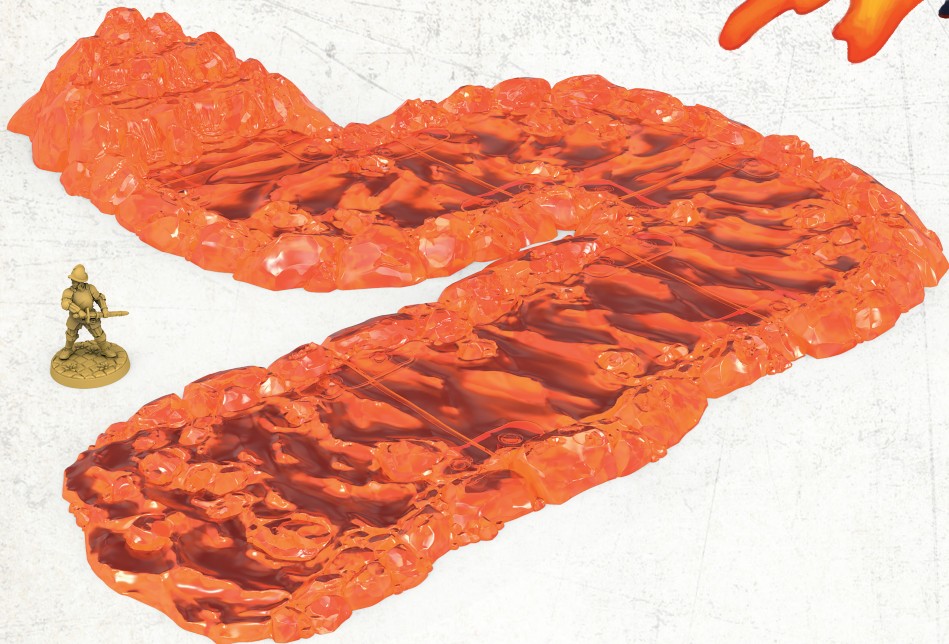

DUNGEONS & LASERS™

MODULAR LAVA TERRAIN SET

MANUAL

Model only for scale

Looking for more outdoor adventures? Check out the rest of our terrain-ranged packs. Step into the Elven Woods, build a Modular River, and roll for Initiative!