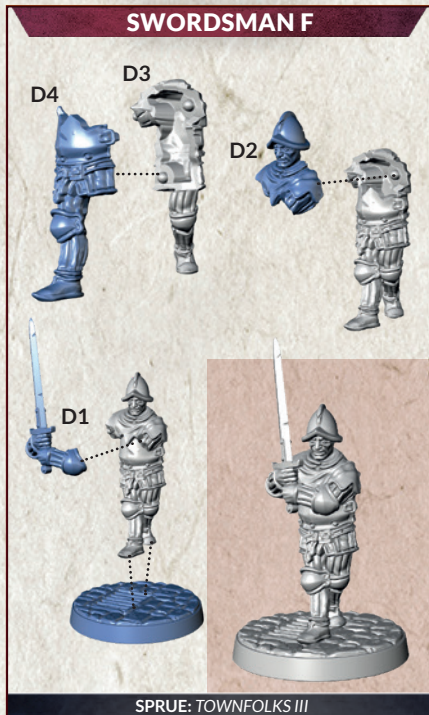

**DUNGEONS
& LASERS**