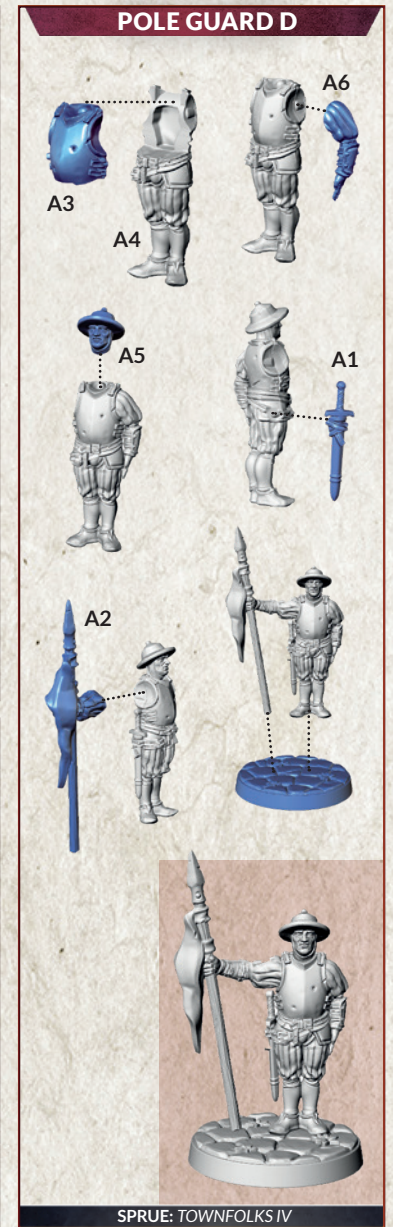

**DUNGEONS
& LASERS**