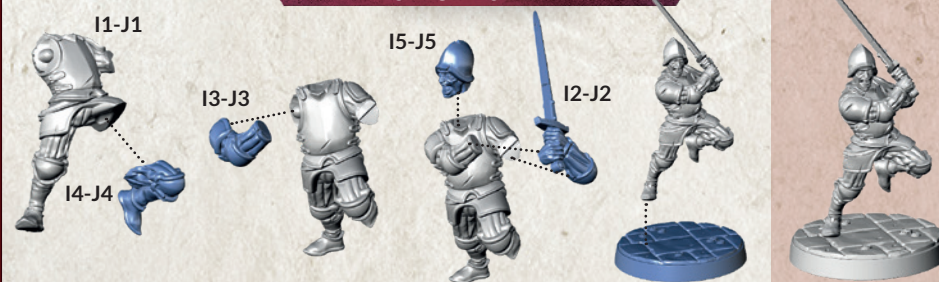

SPRUE: TOWNFOLKS II

DWARF WOMAN

SPRUE: TOWNFOLKS II

POLE GUARD B

SPRUE: TOWNFOLKS II

MOUNTED GUARD A

SPRUE: TOWNFOLKS III

FEMALE MOUNTED GUARD B

SPRUE: TOWNFOLKS III

Disclaimer:
these miniatures
need to be
assembled
with more force.

MOUNTED GUARD C

SPRUE: TOWNFOLKS III

SWORDSMAN A

SPRUE: TOWNFOLKS II

SWORDSMAN B

SPRUE: TOWNFOLKS II