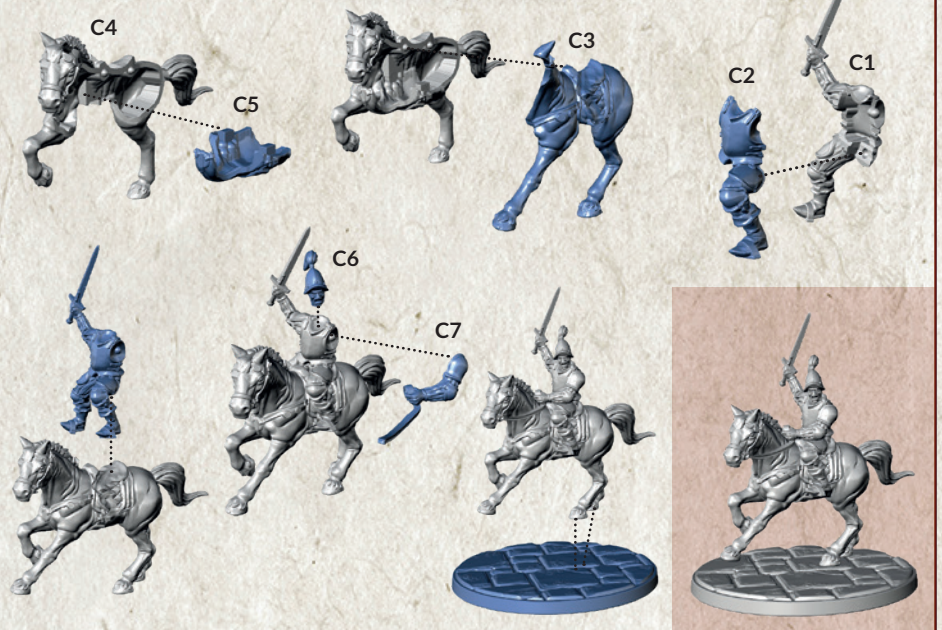

SPRUE: TOWNFOLKS II

DWARF WOMAN

SPRUE: TOWNFOLKS II

POLE GUARD B

SPRUE: TOWNFOLKS II

MOUNTED GUARD A

SPRUE: TOWNFOLKS III

FEMALE MOUNTED GUARD B

SPRUE: TOWNFOLKS III

Disclaimer:
these miniatures
need to be
assembled
with more force.

MOUNTED GUARD C

SPRUE: TOWNFOLKS III

SWORDSMAN A

SPRUE: TOWNFOLKS II

SWORDSMAN B

SPRUE: TOWNFOLKS II