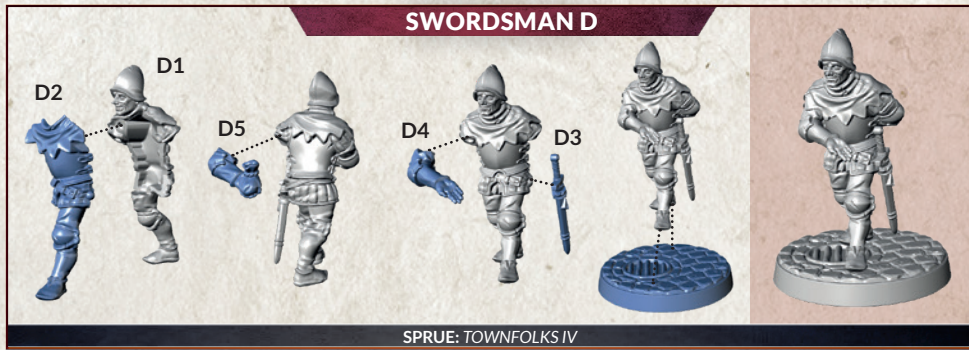

**DUNGEONS
& LASERS**