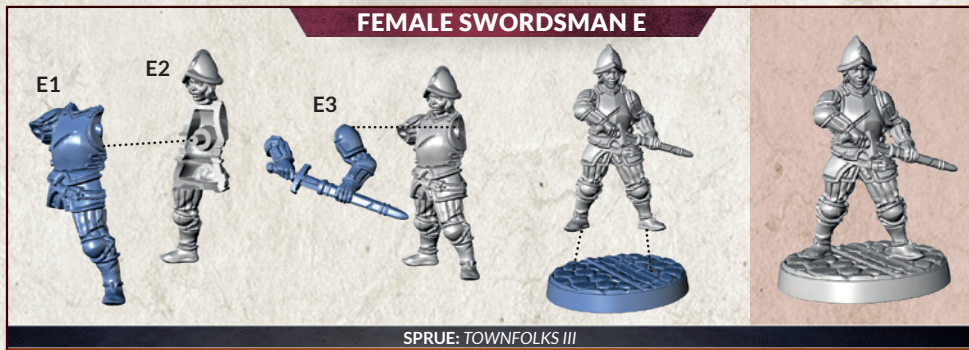

**DUNGEONS
& LASERS**