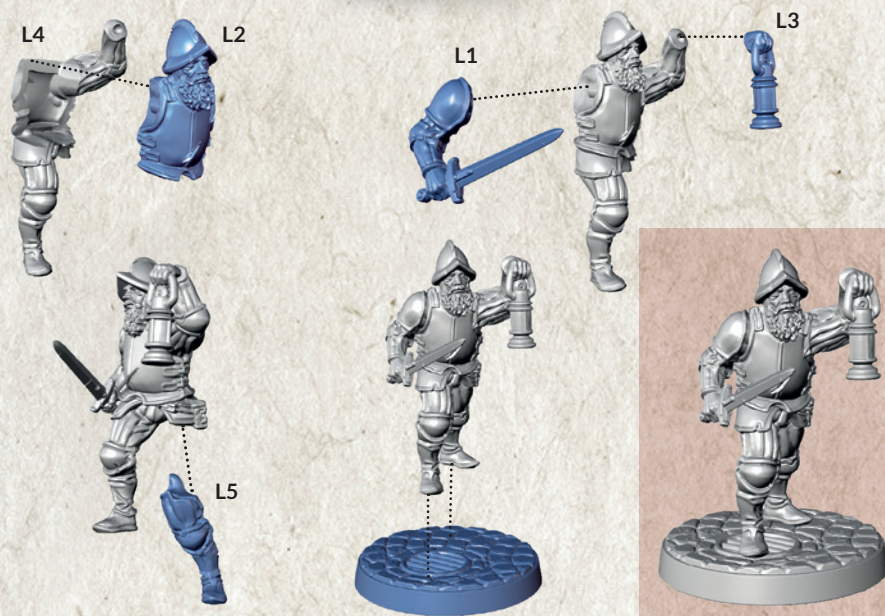

SWORDSMAN C