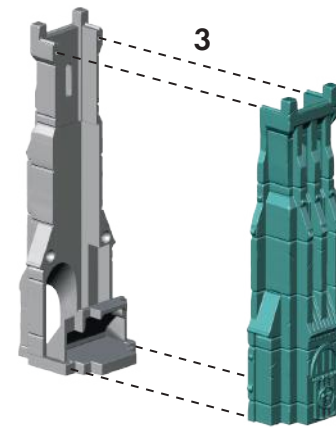

READY TO PLAY !

NEXT PAGE