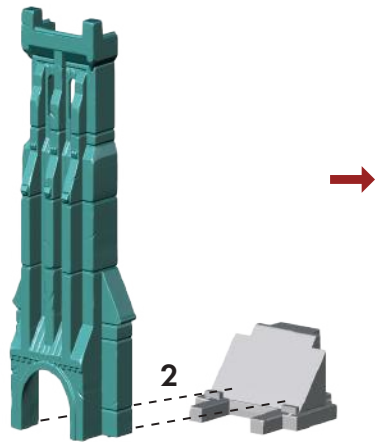

READY TO PLAY !

NEXT PAGE