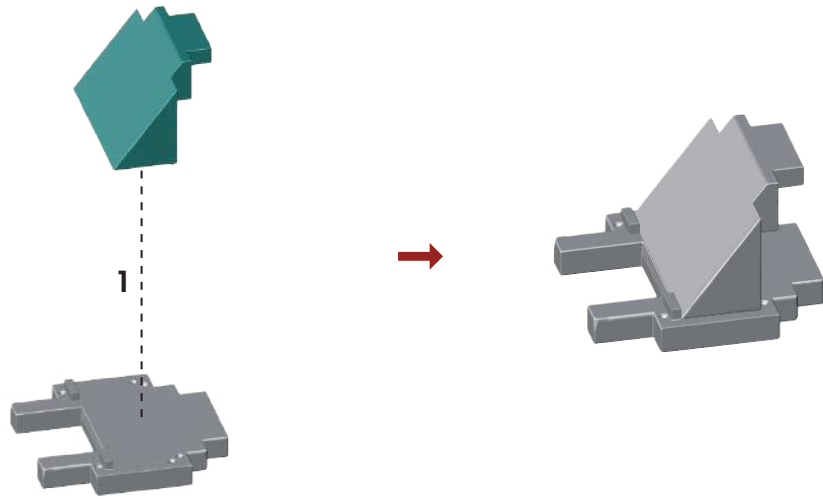

READY TO PLAY !

NEXT PAGE